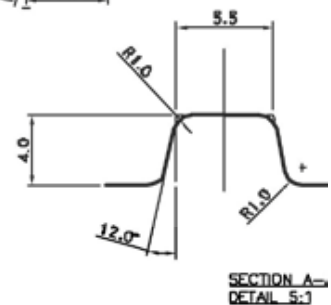

RECHERCHE ET DEVELOPPEMENT EN PACKAGING
11 Rue de la Paix, 59491 Villeneuve d'Ascq - France
Tél: + 33 6 800 87 847 Fax: 33 9 56 95 75 35
Email: thiegg.dehon wanadoo.fr
Site Web: www.rdp-glass.com

SCHNAPPS 70 CL .

Code produit:	CRA1053	Teinte:	Blanc
Capacité ras-bord:	70 cl	Capacité nominale:	70 cl +/-
Poids:	450 g	Bague:	31.5 x 44
Diamètre épaule:	76 +/- 1.5 mm	Diamètre base:	76 +/- 1.5 mm
Hauteur totale:	271.4 +/- 1.7 mm	Unités / palettes:	900 (1/2 palettes)