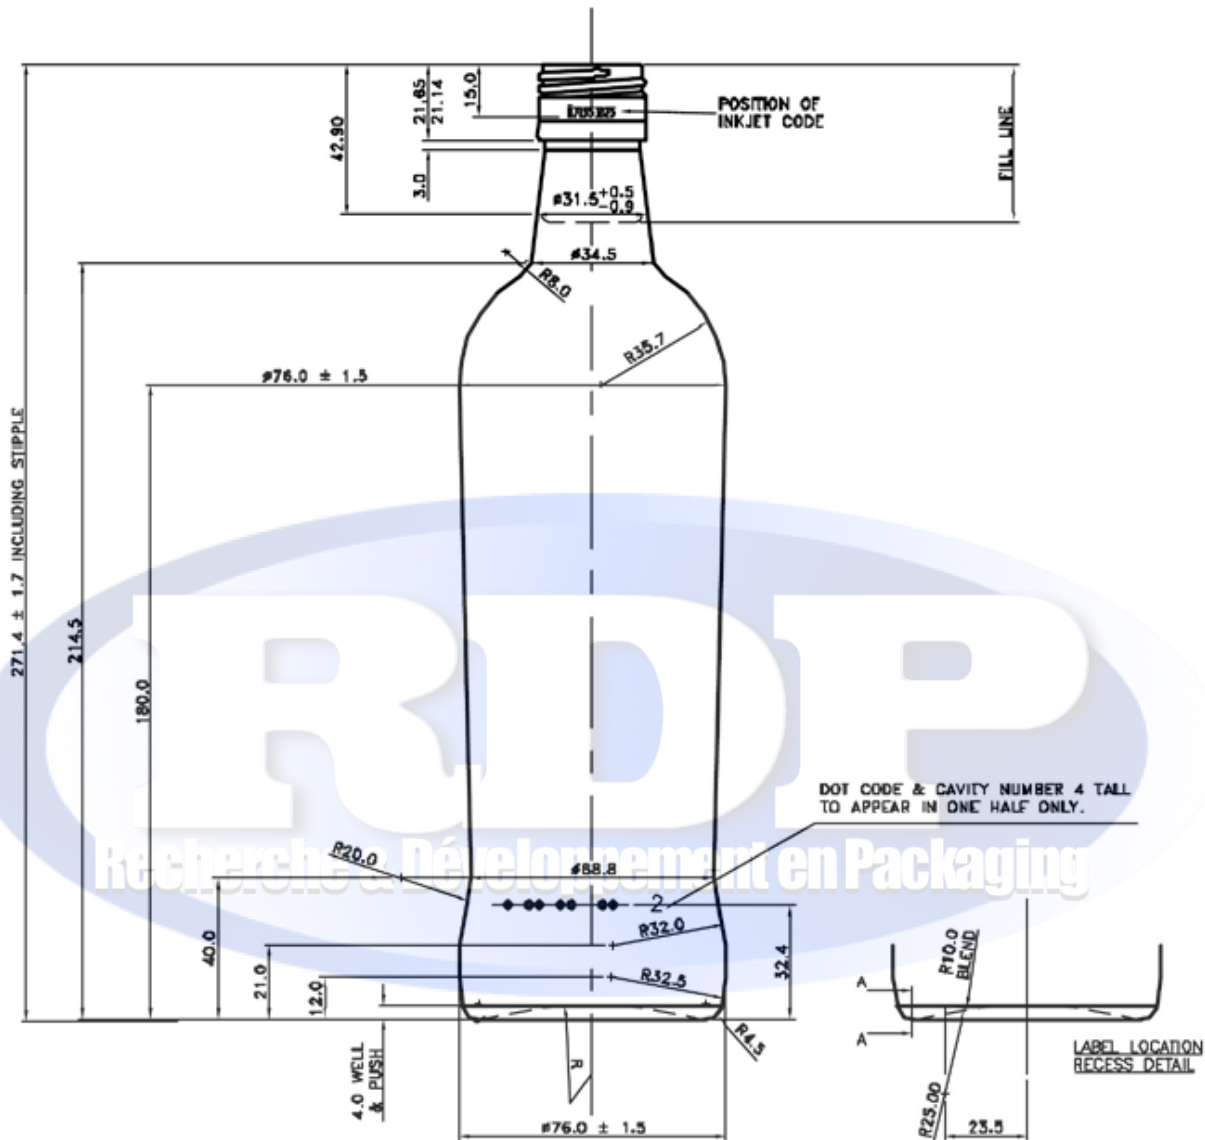

#16.3 MIN THROUGH BORE

FOR ALL OTHER RING INFORMATION
SEE DRAWING RC7100-RS

DOT CODE & CAVITY NUMBER 4 TALL
TO APPEAR IN ONE HALF ONLY.

68 ACTUAL BAR STIPPLES (72 DESIGN 3
REMOVED FOR RAMP), TO APPEAR ON
STANDING BASE AREA, 5.0 LONG x 1.2
WIDE x 0.4 DEEP.

SCHNAPPS 70 CL .

Code produit:	CRA1053	Teinte:	Blanc
Capacité ras-bord:	70 cl	Capacité nominale:	70 cl +/-
Poids:	450 g	Bague:	31.5 x 44
Diamètre épaule:	76 +/- 1.5 mm	Diamètre base:	76 +/- 1.5 mm
Hauteur totale:	271.4 +/- 1.7 mm	Unités / palettes:	900 (1/2 palettes)