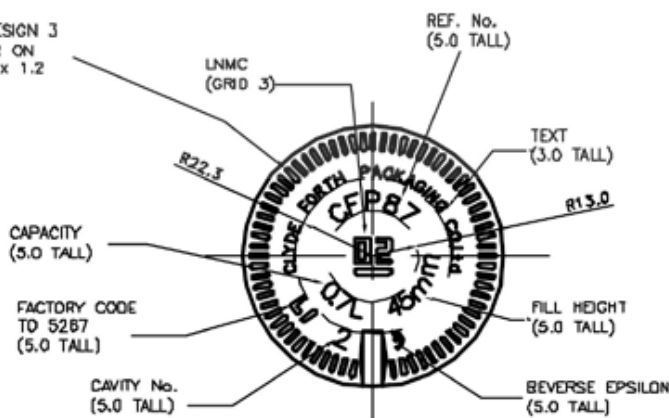

#16.3 MIN THROUGH BORE

FOR ALL OTHER RING INFORMATION
SEE DRAWING RC7100-RS

DOT CODE & CAVITY NUMBER 4 TALL
TO APPEAR IN ONE HALF ONLY.

68 ACTUAL BAR STIPPLES (72 DESIGN 3
REMOVED FOR RAMP), TO APPEAR ON
STANDING BASE AREA, 5.0 LONG x 1.2
WIDE x 0.4 DEEP.

SCHNAPPS 70 CL .

Code produit:	CRA1053	Teinte:	Blanc
Capacité ras-bord:	70 cl	Capacité nominale:	70 cl +/-
Poids:	450 g	Bague:	31.5 x 44
Diamètre épaule:	76 +/- 1.5 mm	Diamètre base:	76 +/- 1.5 mm
Hauteur totale:	271.4 +/- 1.7 mm	Unités / palettes:	900 (1/2 palettes)